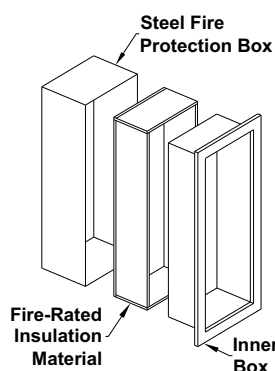

SPECIFICATIONS

BOX

Cold rolled steel with an electrostatically applied, thermally-fused polyester coating with recoatable white finish

DOOR AND FRAME

Steel - Cold rolled steel, recoatable white polyester finish
Aluminum - Satin finish, clear polyester coated
Stainless Steel - T304 Stainless Steel with #4 satin finish

MODEL SELECTION

Wall mounting and size of cabinet as selected by model

QTY	STEEL	QTY	ALUMINUM	QTY	STAINLESS STEEL	WALL MOUNTING	TRIM T	BOX I.D. (IN.)			FRAME O.D. (IN.)		WALL OPENING (IN.)			ADA	FOR USE W/EXT'G.
								K	L	M	N	O	W	H	D		
	BFC-FRC7107		BFC-FRC7137		BFC-FRC7157	Recessed	1/2	9	18	5	11-3/4	20-3/4	11-1/4	20	5-5/8	Yes	BEX-3002
	BFC-FRC7108		BFC-FRC7138		BFC-FRC7158	Semi-Recessed	2	9	18	5	11-3/4	20-3/4	11-1/4	20	4-1/8	Yes	BEX-3005
	BFC-FRC7110		BFC-FRC7130		BFC-FRC7150	Recessed	1/2	9	24	5	11-3/4	26-3/4	11-1/4	26	5-5/8	Yes	BEX-3302
	BFC-FRC7112		BFC-FRC7132		BFC-FRC7152	Semi-Recessed	2	9	24	5	11-3/4	26-3/4	11-1/4	26	4-1/8	Yes	BEX-3305
	BFC-FRC7113		BFC-FRC7133		BFC-FRC7153	Semi-Recessed	3	9	24	5	11-3/4	26-3/4	11-1/4	26	3-1/8	Yes	BEX-3305-3
	BFC-FRC7120		BFC-FRC7140		BFC-FRC7160	Recessed	1/2	9	24	5-3/4	11-3/4	26-3/4	11-1/4	26	6-3/8	Yes	BEX-3006
	BFC-FRC7121		BFC-FRC7141		BFC-FRC7161	Trimless	N/A	9	24	5-3/4	12-3/4	27-3/4	11-1/4	26	7-3/8	Yes	BEX-3010
	BFC-FRC7122		BFC-FRC7142		BFC-FRC7162	Semi-Recessed	2	9	24	5-3/4	11-3/4	26-3/4	11-1/4	26	4-7/8	Yes	BEX-3306
	BFC-FRC7123		BFC-FRC7143		BFC-FRC7163	Semi-Recessed	3	9	24	5-3/4	11-3/4	26-3/4	11-1/4	26	3-7/8	Yes	BEX-3310
	BFC-FRC7125		BFC-FRC7145		BFC-FRC7165	Recessed	1/2	12	27	8	14-3/4	29-3/4	14-1/4	29	8-5/8	Yes	BEX-3020
	BFC-FRC7126		BFC-FRC7146		BFC-FRC7166	Trimless	N/A	12	27	8	15-3/4	30-3/4	14-1/4	29	9-5/8	Yes	BEX-3202
	BFC-FRC7127		BFC-FRC7147		BFC-FRC7167	Semi-Recessed	3	12	27	8	14-3/4	29-3/4	14-1/4	29	6-1/8	Yes	BEX-3320
	BFC-FRC7128		BFC-FRC7148		BFC-FRC7168	Semi-Recessed	5	12	27	8	14-3/4	29-3/4	14-1/4	29	4-1/8	Yes	BEX-3410