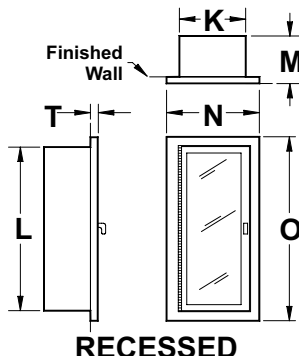

SPECIFICATIONS

BOX

Cold rolled steel with an electrostatically applied, thermally-fused polyester coating with recoatable white finish

DOOR AND FRAME

Steel - Cold rolled steel, recoatable white polyester finish
Aluminum - Satin finish, clear polyester coated
Stainless Steel - T304 Stainless Steel with #4 satin finish

MODEL SELECTION

Wall mounting and size of cabinet as selected by model

QTY	STEEL	QTY	ALUMINUM	QTY	STAINLESS STEEL	WALL MOUNTING	TRIM T	BOX I.D. (IN.)			FRAME O.D. (IN.)		WALL OPENING (IN.)			ADA	FOR USE W/EXT'G.
								K	L	M	N	O	W	H	D		
	BFC-FRC7107		BFC-FRC7137		BFC-FRC7157	Recessed	1/2	9	18	5	11-3/4	20-3/4	11-1/4	20	5-5/8	Yes	BEX-3002
	BFC-FRC7108		BFC-FRC7138		BFC-FRC7158	Semi-Recessed	2	9	18	5	11-3/4	20-3/4	11-1/4	20	4-1/8	Yes	BEX-3005
	BFC-FRC7110		BFC-FRC7130		BFC-FRC7150	Recessed	1/2	9	24	5	11-3/4	26-3/4	11-1/4	26	5-5/8	Yes	BEX-3302
	BFC-FRC7112		BFC-FRC7132		BFC-FRC7152	Semi-Recessed	2	9	24	5	11-3/4	26-3/4	11-1/4	26	4-1/8	Yes	BEX-3305
	BFC-FRC7113		BFC-FRC7133		BFC-FRC7153	Semi-Recessed	3	9	24	5	11-3/4	26-3/4	11-1/4	26	3-1/8	Yes	BEX-3305-3
	BFC-FRC7120		BFC-FRC7140		BFC-FRC7160	Recessed	1/2	9	24	5-3/4	11-3/4	26-3/4	11-1/4	26	6-3/8	Yes	BEX-3006
	BFC-FRC7121		BFC-FRC7141		BFC-FRC7161	Trimless	N/A	9	24	5-3/4	12-3/4	27-3/4	11-1/4	26	7-3/8	Yes	BEX-3010
	BFC-FRC7122		BFC-FRC7142		BFC-FRC7162	Semi-Recessed	2	9	24	5-3/4	11-3/4	26-3/4	11-1/4	26	4-7/8	Yes	BEX-3306
	BFC-FRC7123		BFC-FRC7143		BFC-FRC7163	Semi-Recessed	3	9	24	5-3/4	11-3/4	26-3/4	11-1/4	26	3-7/8	Yes	BEX-3310
	BFC-FRC7125		BFC-FRC7145		BFC-FRC7165	Recessed	1/2	12	27	8	14-3/4	29-3/4	14-1/4	29	8-5/8	Yes	BEX-3020
	BFC-FRC7126		BFC-FRC7146		BFC-FRC7166	Trimless	N/A	12	27	8	15-3/4	30-3/4	14-1/4	29	9-5/8	Yes	BEX-3202
	BFC-FRC7127		BFC-FRC7147		BFC-FRC7167	Semi-Recessed	3	12	27	8	14-3/4	29-3/4	14-1/4	29	6-1/8	Yes	BEX-3320
	BFC-FRC7128		BFC-FRC7148		BFC-FRC7168	Semi-Recessed	5	12	27	8	14-3/4	29-3/4	14-1/4	29	4-1/8	Yes	BEX-3410