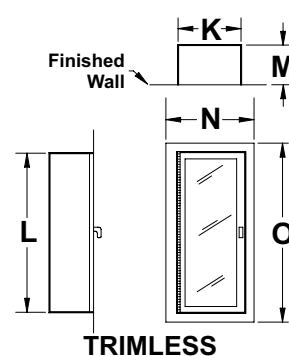

SPECIFICATIONS

BOX

Cold rolled steel with an electrostatically applied, thermally-fused polyester coating with recoatable white finish

DOOR AND FRAME

Steel - Cold rolled steel, recoatable white polyester finish
Aluminum - Satin finish, clear polyester coated
Stainless Steel - T304 Stainless Steel with #4 satin finish

MODEL SELECTION

Wall mounting and size of cabinet as selected by model

QTY	STEEL	QTY	ALUMINUM	QTY	STAINLESS STEEL	WALL MOUNTING	TRIM T	BOX I.D. (IN.)			FRAME O.D. (IN.)		WALL OPENING (IN.)			ADA	FOR USE W/EXT'G.
								K	L	M	N	O	W	H	D		
	BFC-FRC7107		BFC-FRC7137		BFC-FRC7157	Recessed	1/2	9	18	5	11-3/4	20-3/4	11-1/4	20	5-5/8	Yes	BEX-3002
	BFC-FRC7108		BFC-FRC7138		BFC-FRC7158	Semi-Recessed	2	9	18	5	11-3/4	20-3/4	11-1/4	20	4-1/8	Yes	BEX-3005
	BFC-FRC7110		BFC-FRC7130		BFC-FRC7150	Recessed	1/2	9	24	5	11-3/4	26-3/4	11-1/4	26	5-5/8	Yes	BEX-3302
	BFC-FRC7112		BFC-FRC7132		BFC-FRC7152	Semi-Recessed	2	9	24	5	11-3/4	26-3/4	11-1/4	26	4-1/8	Yes	BEX-3305
	BFC-FRC7113		BFC-FRC7133		BFC-FRC7153	Semi-Recessed	3	9	24	5	11-3/4	26-3/4	11-1/4	26	3-1/8	Yes	BEX-3305-3
	BFC-FRC7120		BFC-FRC7140		BFC-FRC7160	Recessed	1/2	9	24	5-3/4	11-3/4	26-3/4	11-1/4	26	6-3/8	Yes	BEX-3006
	BFC-FRC7121		BFC-FRC7141		BFC-FRC7161	Trimless	N/A	9	24	5-3/4	12-3/4	27-3/4	11-1/4	26	7-3/8	Yes	BEX-3010
	BFC-FRC7122		BFC-FRC7142		BFC-FRC7162	Semi-Recessed	2	9	24	5-3/4	11-3/4	26-3/4	11-1/4	26	4-7/8	Yes	BEX-3306
	BFC-FRC7123		BFC-FRC7143		BFC-FRC7163	Semi-Recessed	3	9	24	5-3/4	11-3/4	26-3/4	11-1/4	26	3-7/8	Yes	BEX-3310
	BFC-FRC7125		BFC-FRC7145		BFC-FRC7165	Recessed	1/2	12	27	8	14-3/4	29-3/4	14-1/4	29	8-5/8	Yes	BEX-3020
	BFC-FRC7126		BFC-FRC7146		BFC-FRC7166	Trimless	N/A	12	27	8	15-3/4	30-3/4	14-1/4	29	9-5/8	Yes	BEX-3202
	BFC-FRC7127		BFC-FRC7147		BFC-FRC7167	Semi-Recessed	3	12	27	8	14-3/4	29-3/4	14-1/4	29	6-1/8	Yes	BEX-3320
	BFC-FRC7128		BFC-FRC7148		BFC-FRC7168	Semi-Recessed	5	12	27	8	14-3/4	29-3/4	14-1/4	29	4-1/8	Yes	BEX-3410