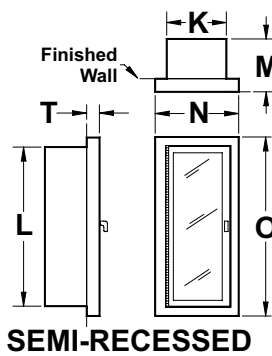

SPECIFICATIONS

BOX

Cold rolled steel with an electrostatically applied, thermally-fused polyester coating with recoatable white finish

DOOR AND FRAME

Steel - Cold rolled steel, recoatable white polyester finish
Aluminum - Satin finish, clear polyester coated
Stainless Steel - T304 Stainless Steel with #4 satin finish

MODEL SELECTION

Wall mounting and size of cabinet as selected by model

QTY	STEEL	QTY	ALUMINUM	QTY	STAINLESS STEEL	WALL MOUNTING	TRIM T	BOX I.D. (IN.)			FRAME O.D. (IN.)		WALL OPENING (IN.)			ADA	FOR USE W/EXT'G.
								K	L	M	N	O	W	H	D		
	BFC-FRC7107		BFC-FRC7137		BFC-FRC7157	Recessed	1/2	9	18	5	11-3/4	20-3/4	11-1/4	20	5-5/8	Yes	BEX-3002
	BFC-FRC7108		BFC-FRC7138		BFC-FRC7158	Semi-Recessed	2	9	18	5	11-3/4	20-3/4	11-1/4	20	4-1/8	Yes	BEX-3005
	BFC-FRC7110		BFC-FRC7130		BFC-FRC7150	Recessed	1/2	9	24	5	11-3/4	26-3/4	11-1/4	26	5-5/8	Yes	BEX-3302
	BFC-FRC7112		BFC-FRC7132		BFC-FRC7152	Semi-Recessed	2	9	24	5	11-3/4	26-3/4	11-1/4	26	4-1/8	Yes	BEX-3305
	BFC-FRC7113		BFC-FRC7133		BFC-FRC7153	Semi-Recessed	3	9	24	5	11-3/4	26-3/4	11-1/4	26	3-1/8	Yes	BEX-3305-3
	BFC-FRC7120		BFC-FRC7140		BFC-FRC7160	Recessed	1/2	9	24	5-3/4	11-3/4	26-3/4	11-1/4	26	6-3/8	Yes	BEX-3006
	BFC-FRC7121		BFC-FRC7141		BFC-FRC7161	Trimless	N/A	9	24	5-3/4	12-3/4	27-3/4	11-1/4	26	7-3/8	Yes	BEX-3010
	BFC-FRC7122		BFC-FRC7142		BFC-FRC7162	Semi-Recessed	2	9	24	5-3/4	11-3/4	26-3/4	11-1/4	26	4-7/8	Yes	BEX-3306
	BFC-FRC7123		BFC-FRC7143		BFC-FRC7163	Semi-Recessed	3	9	24	5-3/4	11-3/4	26-3/4	11-1/4	26	3-7/8	Yes	BEX-3310
	BFC-FRC7125		BFC-FRC7145		BFC-FRC7165	Recessed	1/2	12	27	8	14-3/4	29-3/4	14-1/4	29	8-5/8	Yes	BEX-3020
	BFC-FRC7126		BFC-FRC7146		BFC-FRC7166	Trimless	N/A	12	27	8	15-3/4	30-3/4	14-1/4	29	9-5/8	Yes	BEX-3202
	BFC-FRC7127		BFC-FRC7147		BFC-FRC7167	Semi-Recessed	3	12	27	8	14-3/4	29-3/4	14-1/4	29	6-1/8	Yes	BEX-3320
	BFC-FRC7128		BFC-FRC7148		BFC-FRC7168	Semi-Recessed	5	12	27	8	14-3/4	29-3/4	14-1/4	29	4-1/8	Yes	BEX-3410