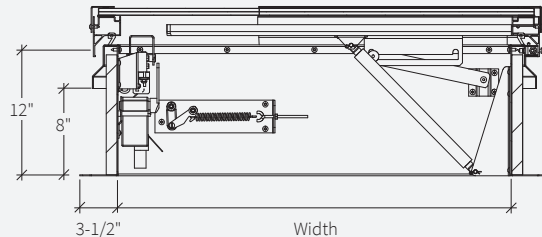

DETAILS

COVER Extruded aluminum frame, 11 gauge, mill finish, with 5/8 inch 3 layer structural multiwall R-3 in white polycarbonate. Cover withstands a live load of 40psf.

CURB Single wall curb with EZ tab counterflash and mounting flange

- Aluminum: 11 gauge, mill finish
- Steel: 14 gauge galvanized, high reflectance white powder coat

INSULATION 1 inch Polyiso R-6 around curb perimeter

GASKET Extruded EPDM adhesive backed gasket seal, continuous around cover

LATCH Zinc plated steel rotary latch designed to hold covers closed against 30psf wind uplift. Opens manually by external and internal pull cables.

CERTIFICATIONS UL 793 Listed

ORDER GUIDE

BASE	MATERIAL	WIDTH	X	LENGTH	DOOR	CURB	OPENING	LINK TEMP (°F)	CLOSING	—	OPTIONS
BSVL			X							—	
	A Aluminum Curb & Cover	Standard Sizes (W x L)			S Single Door	1 Single Wall	N No Electrical	165 350	R Rooftop Close	—	Dome, Polycarb. LPW White LPC Clear Double Dome, Polycarb. LPWW White/White LPCW Clear/White Multiwall LMC Clear LMZ Bronze LMB Blue LMG Green
	B Galvanneal Curb / Aluminum Cover	30" x 30"	36" x 30"	36" x 36"	2 Double Wall	L 24VDC/24VAC	212 360	W Manual Winch			
		48" x 48"	48" x 72"	48" x 96"	3 Curb Mount	H 110VAC / 240VAC	280 450				
		<i>Additional size options also available.</i>									