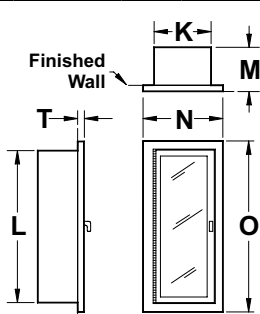

SPECIFICATIONS

BOX

Cold rolled steel with an electrostatically applied, thermally-fused polyester coating with recoatable white finish

DOOR AND FRAME

Steel - Cold rolled steel, recoatable white polyester finish
Aluminum - Satin finish, clear polyester coated
Stainless Steel - T304 Stainless Steel with #4 satin finish

MODEL SELECTION

Wall mounting and size of cabinet as selected by model

QTY	STEEL	QTY	ALUMINUM	QTY	STAINLESS STEEL	WALL MOUNTING	TRIM T	BOX I.D. (IN.)			FRAME O.D. (IN.)		WALL OPENING (IN.)			ADA	FOR USE W/EXT'G.
								K	L	M	N	O	W	H	D		
	BFC-7007		BFC-7037		BFC-7057	Recessed	1/2	9	18	5	11-3/4	20-3/4	10	19	4-3/4	Yes	
	BFC-7008		BFC-7038		BFC-7058	Semi-Recessed	2	9	18	5	11-3/4	20-3/4	10	19	3-1/4	Yes	BEX-3002 BEX-3005
	BFC-7009		BFC-7038		BFC-7059	Surface	N/A	11-1/2	20-1/2	5-3/4	-	-	-	-	-	No	BEX-3005-3
	BFC-7010		BFC-7030		BFC-7050	Recessed	1/2	9	24	5	11-3/4	26-3/4	10	25	4-3/4	Yes	BEX-3302 BEX-3305
	BFC-7012		BFC-7032		BFC-7052	Semi-Recessed	2	9	24	5	11-3/4	26-3/4	10	25	3-1/4	Yes	BEX-3305-3
	BFC-7013		BFC-7033		BFC-7053	Semi-Recessed	3	9	24	5	11-3/4	26-3/4	10	25	2-1/4	Yes	
	BFC-7020		BFC-7040		BFC-7060	Recessed	1/2	9	24	5-3/4	11-3/4	26-3/4	10	25	5-1/2	Yes	BEX-3006 BEX-3010
	BFC-7021		BFC-7041		BFC-7061	Trimless	N/A	9	24	5-3/4	12-3/4	27-3/4	10	25	6	Yes	BEX-3306
	BFC-7022		BFC-7042		BFC-7062	Semi-Recessed	2	9	24	5-3/4	11-3/4	26-3/4	10	25	4	Yes	BEX-3310 BEX-3405
	BFC-7023		BFC-7043		BFC-7063	Semi-Recessed	3	9	24	5-3/4	11-3/4	26-3/4	10	25	3	Yes	
	BFC-7024		BFC-7044		BFC-7064	Surface	N/A	11-1/2	26-1/2	5-3/4	-	-	-	-	-	No	
	BFC-7025		BFC-7045		BFC-7065	Recessed	1/2	12	27	8	14-3/4	29-3/4	13	28	7-3/4	Yes	
	BFC-7026		BFC-7046		BFC-7066	Trimless	N/A	12	27	8	15-3/4	30-3/4	13	28	8-1/4	Yes	BEX-3020 BEX-3202
	BFC-7027		BFC-7047		BFC-7067	Semi-Recessed	3	12	27	8	14-3/4	29-3/4	13	28	5-1/4	Yes	BEX-3320 BEX-3410
	BFC-7028		BFC-7048		BFC-7068	Semi-Recessed	5	12	27	8	14-3/4	29-3/4	13	28	3-1/4	No	
	BFC-7029		BFC-7049		BFC-7069	Surface	N/A	14-5/8	29-3/8	8	-	-	-	-	-	No	