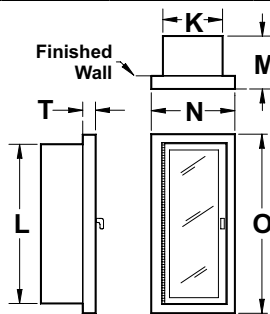

SPECIFICATIONS

BOX

Cold rolled steel with an electrostatically applied, thermally-fused polyester coating with recoatable white finish

DOOR AND FRAME

Steel - Cold rolled steel, recoatable white polyester finish
Aluminum - Satin finish, clear polyester coated
Stainless Steel - T304 Stainless Steel with #4 satin finish

RECESSED

SEMI-RECESSED

SURFACE

TRIMLESS

DOOR STYLE

- A Full Glass
 - D Duo Panel
 - DV Duo Vertical Panel
 - F Solid Flush Panel
 - B Full Break Glass with Lock*
 - DVL Duo Vertical Panel with Lock*
 - E Center Break Glass with Lock*
 - FS Solid Flush Panel with Lock
 - FP Full Glass with Flush Pull Handle
- *Furnished with Break Rite handle