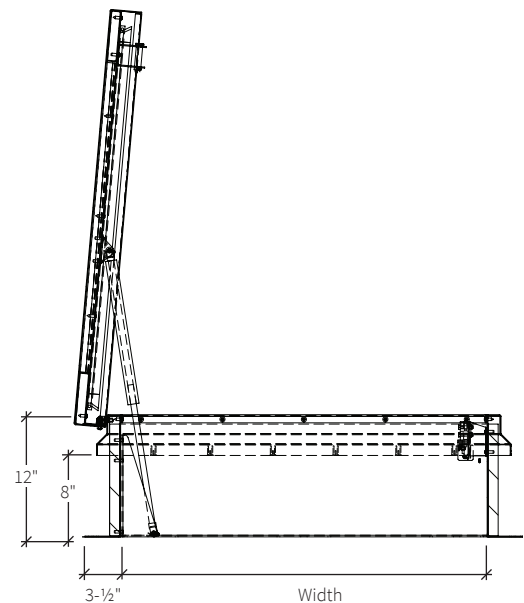

ORDER GUIDE

BASE	MATERIAL	WIDTH	X	LENGTH	DOOR	CURB	OPENING	LINK TEMP (°F)	CLOSING	—	OPTIONS
BSVS			X							—	
A	Aluminum Curb & Cover	Standard Sizes (W x L) 30" x 30" 36" x 30" 36" x 36" 48" x 48" 48" x 72" 48" x 96"			S Single Door	1 Single Wall 2 Double Wall 3 Curb Mount	N No Electrical L 24VDC/24VAC H 110VAC /240VAC	165 350 212 360 280 450	R Rooftop Close	—	SFM FM Labeled OP1 Door Position Sensor B__ Burglar Bars
G	Galvaneal Curb & Cover	Additional size options also available.