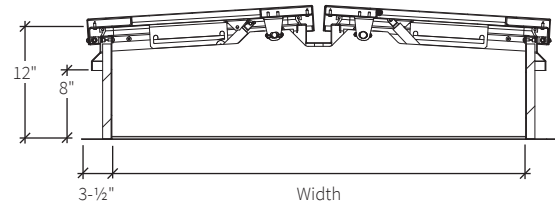

DETAILS

MATERIAL

- Aluminum: 11 gauge, mill finish
- Steel: 14 gauge galvalume, high reflectance white powder coat

COVER Formed metal cover with liner, internally stiffened to withstand a live load of 40psf

CURB Single wall curb with EZ tab counterflash and mounting flange

INSULATION 1 inch Polyiso R-6 in cover and around curb

GASKET Extruded EPDM adhesive backed gasket seal, continuous around cover

HINGE Heavy-duty pintle hinge with stainless steel hinge pins

SPRING Gas spring with damper opens cover against 10psf snow load

HOLD OPEN ARM Zinc-plated steel automatic hold open arm locks cover in open position

LATCH Zinc-plated steel rotary latch designed to hold covers closed against 90psf wind uplift. Opens manually by external and internal pull cables. Opens automatically with a fusible link at standard temperature 165°F.

CERTIFICATION UL 793 Listed, FM 4430 Approved with 360° fuseable link