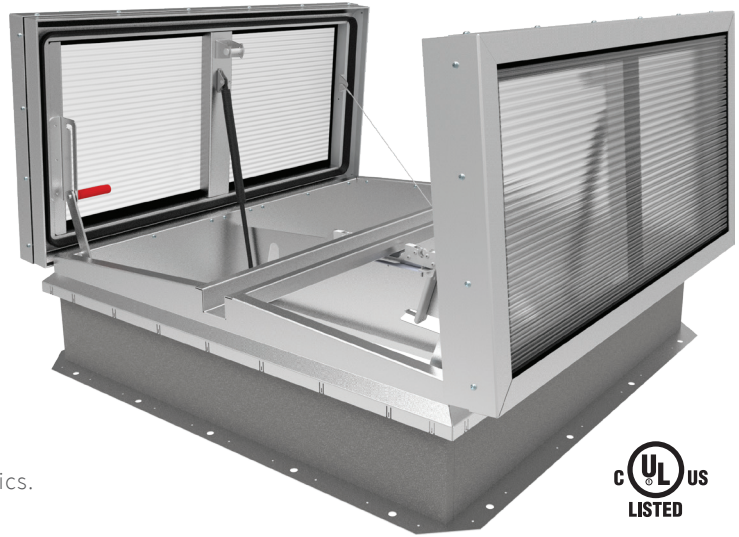

LightMAX™ (Double + Quad Door)

SMOKE VENT

The Double and Quad Door LightMAX Smoke Vent is engineered with translucent covers using polycarbonate for the added sustainability benefit of natural daylighting. With options like color panels, and electrical operation, Babcock-Davis is sure to meet your building sustainability and fire and life safety needs.

FEATURES

MULTIWALL LIGHT TRANSMISSION Add optional color panels (pg. 25) to change natural daylighting characteristics.

OPTIONAL DOME Add the traditional look of a domed skylight with 1/8 inch thick UV coated polycarbonate available in clear, white or bronze colors.

DETAILS

COVER Extruded aluminum frame, 11 gauge, mill finish, with 5/8 inch 3 layer structural multiwall R-3 in white polycarbonate. Cover withstands a live load of 40psf.

CURB Single wall curb with EZ tab counterflash and mounting flange

- Aluminum: 11 gauge, mill finish
- Steel: 14 gauge galvaneal, high reflectance white powder coat

INSULATION 1 inch Polyiso R-6 around curb perimeter

GASKET Extruded EPDM adhesive backed gasket seal, continuous around cover