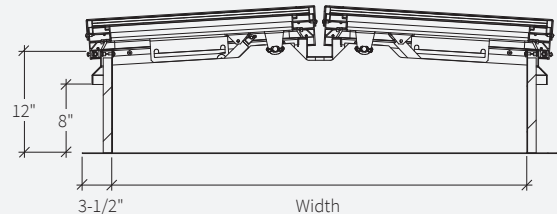

DETAILS

COVER Extruded aluminum frame, 11 gauge, mill finish, with 5/8 inch 3 layer structural multiwall R-3 in white polycarbonate. Cover withstands a live load of 40psf.

CURB Single wall curb with EZ tab counterflash and mounting flange

- Aluminum: 11 gauge, mill finish
- Steel: 14 gauge galvaneal, high reflectance white powder coat

INSULATION 1 inch Polyiso R-6 around curb perimeter

GASKET Extruded EPDM adhesive backed gasket seal, continuous around cover

LATCH Zinc plated steel rotary latch designed to hold covers closed against 90psf wind uplift. Opens manually by external and internal pull cables.

CERTIFICATIONS UL 793 Listed

ORDER GUIDE

BASE	MATERIAL	WIDTH	X	LENGTH	DOOR	CURB	OPENING	LINK TEMP (°F)	CLOSING	—	OPTIONS
BSVL			X							—	
	A Aluminum Curb & Cover	Standard Sizes (W x L) 48" x 48" 48" x 72" 48" x 96"		60" x 60" 60" x 96" 60" x 120"	D Double Door Q Quad Door	1 Single Wall 2 Double Wall 3 Curb Mount	N No Electrical L 24VDC/24VAC H 110VAC / 240VAC	165 350 212 360 280 450	R Rooftop Close W Manual Winch	—	Dome, Polycarb. LPW White LPC Clear Double Dome, Polycarb. LPWW White/White LPCW Clear/White Multiwall LMC Clear LMZ Bronze LMB Blue LMG Green
	B Galvaneal Curb / Aluminum Cover	72" x 72" 72" x 96"									
		<i>Additional size options also available.</i>									