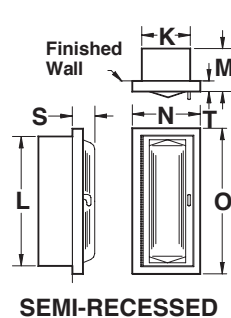

Wall mounting and size of cabinet as selected by model number

MODEL SELECTION

QTY ✓	STEEL	QTY ✓	ALUMINUM	QTY ✓	STAINLESS STEEL	WALL MOUNTING	TRIM T	PROJ. S	BOX I.D. (IN.)			FRAME O.D. (IN.)		WALL OPENING (IN.)			ADA	FOR USE WITH THESE EXTINGUISHERS
									K	L	M	N	O	W	H	D		
	BFC-FRC7307		BFC-FRC7337		BFC-FRC7357	Recessed	½	2½	9	18	4	11¾	20¾	10	19	3¾	Yes	BEX-3002, BEX-3005, BEX-3005-3, BEX-3302, BEX-3305, BEX-3305-3
	BFC-FRC7308		BFC-FRC7338		BFC-FRC7358	Semi-Recessed	2	2½	9	18	4	11¾	20¾	10	25	2¼	No	
	BFC-FRC7320		BFC-FRC7340		BFC-FRC7360	Recessed	2½	2½	9	24	4	11¾	26¾	10	25	3¾	Yes	BEX-3002, BEX-3005, BEX-3005-3, BEX-3006, BEX-3010, BEX-3302, BEX-3305, BEX-3005-3, BEX-3306, BEX-3310
	BFC-FRC7321		BFC-FRC7341		BFC-FRC7361	Trimless	N/A	2½	9	24	4½	12¾	27¾	10	25	4¾	Yes	
	BFC-FRC7322		BFC-FRC7342		BFC-FRC7362	Semi-Recessed	2	2½	9	24	4	11¾	26¾	10	25	2¼	No	
	BFC-FRC7325		BFC-FRC7345		BFC-FRC7365	Recessed	½	3	12	27	4¾	14½	29½	13	28	4½	Yes	BEX-3020[†], BEX-3202[†], BEX-3320[†], BEX-3410
	BFC-FRC7326		BFC-FRC7346		BFC-7366	Trimless	N/A	3	12	27	5¼	15½	30½	13	28	5½	Yes	
	BFC-FRC7327		BFC-FRC7347		BFC-FRC7367	Semi-Recessed	3	3	12	27	4¾	14½	29½	13	28	3	No	

[†]Add 1 inch to M and D dimension with the selection of fire extinguisher

DOOR STYLE

1. ☐ -BA Full Bubble with Lever Handle and Cam Latch
   ☐ -BB Full Bubble with Scored Acrylic Insert and Cylinder Lock

ACRYLIC DOOR COVER

1. ☐ -6 Clear Colorless   ☐ -7 Bronze   ☐ -9 Smoke

DOOR + FRAME FINISHES

Steel

1. ☐ Polyester Color

Aluminum

1. ☐ Light Duranodic
   ☐ Medium Duranodic
   ☐ Dark Duranodic

Stainless Steel

1. ☐ T304, #8 Mirror Finish

Other

1. ☐ -RED Red Polyester Finish
   ☐ -RR Rolled Radius Return*

*Available only on Semi-Recessed cabinets

FIRE EXTINGUISHER LETTERING (optional)

1. ☐ -HW Horizontal White   ☐ -VAV Vertical Ascending White
   ☐ -HB Horizontal Black   ☐ -VAB Vertical Ascending Black
   ☐ -HR Horizontal Red   ☐ -VAR Vertical Ascending Red
   ☐ -VW Vertical White
   ☐ -VB Vertical Black
   ☐ -VR Vertical Red