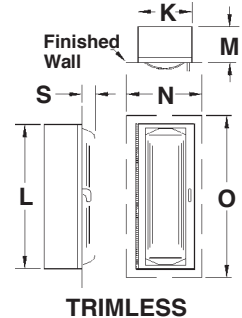

Wall mounting and size of cabinet as selected by model number

MODEL SELECTION

QTY ✓	STEEL	QTY ✓	ALUMINUM	QTY ✓	STAINLESS STEEL	WALL MOUNTING	TRIM T	PROJ. S	BOX I.D. (IN.)			FRAME O.D. (IN.)		WALL OPENING (IN.)			ADA	FOR USE WITH THESE EXTINGUISHERS
									K	L	M	N	O	W	H	D		
	BFC-FRC7307		BFC-FRC7337		BFC-FRC7357	Recessed	½	2½	9	18	4	11¾	20¾	10	19	3¾	Yes	BEX-3002, BEX-3005, BEX-3005-3, BEX-3302, BEX-3305, BEX-3305-3
	BFC-FRC7308		BFC-FRC7338		BFC-FRC7358	Semi-Recessed	2	2½	9	18	4	11¾	20¾	10	25	2¼	No	
	BFC-FRC7320		BFC-FRC7340		BFC-FRC7360	Recessed	2½	2½	9	24	4	11¾	26¾	10	25	3¾	Yes	BEX-3002, BEX-3005, BEX-3005-3, BEX-3006, BEX-3010, BEX-3302, BEX-3305, BEX-3005-3, BEX-3306, BEX-3310
	BFC-FRC7321		BFC-FRC7341		BFC-FRC7361	Trimless	N/A	2½	9	24	4½	12¾	27¾	10	25	4¾	Yes	
	BFC-FRC7322		BFC-FRC7342		BFC-FRC7362	Semi-Recessed	2	2½	9	24	4	11¾	26¾	10	25	2¼	No	
	BFC-FRC7325		BFC-FRC7345		BFC-FRC7365	Recessed	½	3	12	27	4¾	14½	29½	13	28	4½	Yes	BEX-3020[†], BEX-3202[†], BEX-3320[†], BEX-3410
	BFC-FRC7326		BFC-FRC7346		BFC-7366	Trimless	N/A	3	12	27	5¼	15½	30½	13	28	5½	Yes	
	BFC-FRC7327		BFC-FRC7347		BFC-FRC7367	Semi-Recessed	3	3	12	27	4¾	14½	29½	13	28	3	No	

[†]Add 1 inch to M and D dimension with the selection of fire extinguisher

DOOR STYLE

1. ☐ -BA Full Bubble with Lever Handle and Cam Latch
   ☐ -BB Full Bubble with Scored Acrylic Insert and Cylinder Lock

ACRYLIC DOOR COVER

1. ☐ -6 Clear Colorless   ☐ -7 Bronze   ☐ -9 Smoke

DOOR + FRAME FINISHES

Steel

1. ☐ Polyester Color

Aluminum

1. ☐ Light Duranodic
   ☐ Medium Duranodic
   ☐ Dark Duranodic

Stainless Steel

1. ☐ T304, #8 Mirror Finish

Other

1. ☐ -RED Red Polyester Finish
   ☐ -RR Rolled Radius Return*

*Available only on Semi-Recessed cabinets

FIRE EXTINGUISHER LETTERING (optional)

1. ☐ -HW Horizontal White   ☐ -VAV Vertical Ascending White
   ☐ -HB Horizontal Black   ☐ -VAB Vertical Ascending Black
   ☐ -HR Horizontal Red   ☐ -VAR Vertical Ascending Red
   ☐ -VW Vertical White
   ☐ -VB Vertical Black
   ☐ -VR Vertical Red