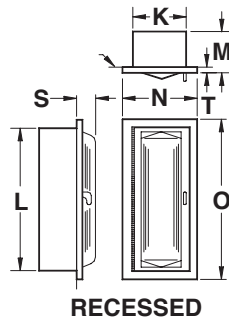

Wall mounting and size of cabinet as selected by model number

MODEL SELECTION

QTY ✓	STEEL	QTY ✓	ALUMINUM	QTY ✓	STAINLESS STEEL	WALL MOUNTING	TRIM T	PROJ. S	BOX I.D. (IN.)			FRAME O.D. (IN.)		WALL OPENING (IN.)			ADA	FOR USE WITH THESE EXTINGUISHERS
									K	L	M	N	O	W	H	D		
	BFC-FRC7307		BFC-FRC7337		BFC-FRC7357	Recessed	½	2½	9	18	4	11¾	20¾	10	19	3¾	Yes	BEX-3002, BEX-3005, BEX-3005-3, BEX-3302, BEX-3305, BEX-3305-3
	BFC-FRC7308		BFC-FRC7338		BFC-FRC7358	Semi-Recessed	2	2½	9	18	4	11¾	20¾	10	25	2¼	No	
	BFC-FRC7320		BFC-FRC7340		BFC-FRC7360	Recessed	2½	2½	9	24	4	11¾	26¾	10	25	3¾	Yes	BEX-3002, BEX-3005, BEX-3005-3, BEX-3006, BEX-3010, BEX-3302, BEX-3305, BEX-3005-3, BEX-3306, BEX-3310
	BFC-FRC7321		BFC-FRC7341		BFC-FRC7361	Trimless	N/A	2½	9	24	4½	12¾	27¾	10	25	4¾	Yes	
	BFC-FRC7322		BFC-FRC7342		BFC-FRC7362	Semi-Recessed	2	2½	9	24	4	11¾	26¾	10	25	2¼	No	
	BFC-FRC7325		BFC-FRC7345		BFC-FRC7365	Recessed	½	3	12	27	4¾	14½	29½	13	28	4½	Yes	BEX-3020[†], BEX-3202[†], BEX-3320[†], BEX-3410
	BFC-FRC7326		BFC-FRC7346		BFC-7366	Trimless	N/A	3	12	27	5¼	15½	30½	13	28	5½	Yes	
	BFC-FRC7327		BFC-FRC7347		BFC-FRC7367	Semi-Recessed	3	3	12	27	4¾	14½	29½	13	28	3	No	

[†]Add 1 inch to M and D dimension with the selection of fire extinguisher

DOOR STYLE

1. ☐ -BA Full Bubble with Lever Handle and Cam Latch
   ☐ -BB Full Bubble with Scored Acrylic Insert and Cylinder Lock

ACRYLIC DOOR COVER

1. ☐ -6 Clear Colorless   ☐ -7 Bronze   ☐ -9 Smoke

DOOR + FRAME FINISHES

Steel

1. ☐ Polyester Color

Aluminum

1. ☐ Light Duranodic
   ☐ Medium Duranodic
   ☐ Dark Duranodic

Stainless Steel

1. ☐ T304, #8 Mirror Finish

Other

1. ☐ -RED Red Polyester Finish
   ☐ -RR Rolled Radius Return*

*Available only on Semi-Recessed cabinets

FIRE EXTINGUISHER LETTERING (optional)

1. ☐ -HW Horizontal White   ☐ -VAV Vertical Ascending White
   ☐ -HB Horizontal Black   ☐ -VAB Vertical Ascending Black
   ☐ -HR Horizontal Red   ☐ -VAR Vertical Ascending Red
   ☐ -VW Vertical White
   ☐ -VB Vertical Black
   ☐ -VR Vertical Red