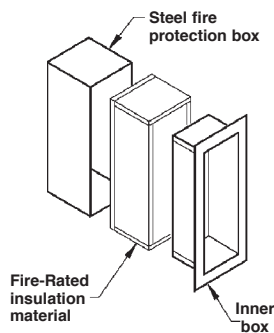

Wall mounting and size of cabinet as selected by model number

MODEL SELECTION

QTY ✓	STEEL	QTY ✓	ALUMINUM	QTY ✓	STAINLESS STEEL	WALL MOUNTING	TRIM T	PROJ. S	BOX I.D. (IN.)			FRAME O.D. (IN.)		WALL OPENING (IN.)			ADA	FOR USE WITH THESE EXTINGUISHERS
									K	L	M	N	O	W	H	D		
	BFC-FRC7307		BFC-FRC7337		BFC-FRC7357	Recessed	½	2½	9	18	4	11¾	20¾	10	19	3¾	Yes	BEX-3002, BEX-3005, BEX-3005-3, BEX-3302, BEX-3305, BEX-3305-3
	BFC-FRC7308		BFC-FRC7338		BFC-FRC7358	Semi-Recessed	2	2½	9	18	4	11¾	20¾	10	25	2¼	No	
	BFC-FRC7320		BFC-FRC7340		BFC-FRC7360	Recessed	2½	2½	9	24	4	11¾	26¾	10	25	3¾	Yes	BEX-3002, BEX-3005, BEX-3005-3, BEX-3006, BEX-3010, BEX-3302, BEX-3305, BEX-3005-3, BEX-3306, BEX-3310
	BFC-FRC7321		BFC-FRC7341		BFC-FRC7361	Trimless	N/A	2½	9	24	4½	12¾	27¾	10	25	4¾	Yes	
	BFC-FRC7322		BFC-FRC7342		BFC-FRC7362	Semi-Recessed	2	2½	9	24	4	11¾	26¾	10	25	2¼	No	
	BFC-FRC7325		BFC-FRC7345		BFC-FRC7365	Recessed	½	3	12	27	4¾	14½	29½	13	28	4½	Yes	BEX-3020[†], BEX-3202[†], BEX-3320[†], BEX-3410
	BFC-FRC7326		BFC-FRC7346		BFC-7366	Trimless	N/A	3	12	27	5¼	15½	30½	13	28	5½	Yes	
	BFC-FRC7327		BFC-FRC7347		BFC-FRC7367	Semi-Recessed	3	3	12	27	4¾	14½	29½	13	28	3	No	

[†]Add 1 inch to M and D dimension with the selection of fire extinguisher

DOOR STYLE

1. ☐ -BA Full Bubble with Lever Handle and Cam Latch
   ☐ -BB Full Bubble with Scored Acrylic Insert and Cylinder Lock

ACRYLIC DOOR COVER

1. ☐ -6 Clear Colorless   ☐ -7 Bronze   ☐ -9 Smoke

DOOR + FRAME FINISHES

Steel

1. ☐ Polyester Color

Aluminum

1. ☐ Light Duranodic
   ☐ Medium Duranodic
   ☐ Dark Duranodic

Stainless Steel

1. ☐ T304, #8 Mirror Finish

Other

1. ☐ -RED Red Polyester Finish
   ☐ -RR Rolled Radius Return*

*Available only on Semi-Recessed cabinets

FIRE EXTINGUISHER LETTERING (optional)

1. ☐ -HW Horizontal White   ☐ -VAV Vertical Ascending White
   ☐ -HB Horizontal Black   ☐ -VAB Vertical Ascending Black
   ☐ -HR Horizontal Red   ☐ -VAR Vertical Ascending Red
   ☐ -VW Vertical White
   ☐ -VB Vertical Black
   ☐ -VR Vertical Red