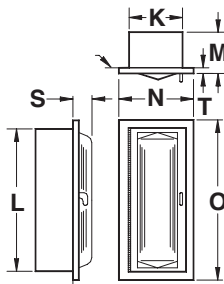

Wall mounting and size of cabinet as selected by model number

MODEL SELECTION

QTY ✓	STEEL	QTY ✓	ALUMINUM	QTY ✓	STAINLESS STEEL	WALL MOUNTING	TRIM T	PROJ. S	BOX I.D. (IN.)			FRAME O.D. (IN.)		WALL OPENING (IN.)			ADA	FOR USE WITH THESE EXTINGUISHERS
									K	L	M	N	O	W	H	D		
	BFC-7307		BFC-7337		BFC-7357	Recessed	1/2	2 1/2	9	18	4	11 3/4	20 3/4	10	19	3 3/4	Yes	BEX-3002, BEX-3005, BEX-3005-3, BEX-3302, BEX-3305, BEX-3305-3
	BFC-7308		BFC-7338		BFC-7358	Semi-Recessed	2	2 1/2	9	18	4	11 3/4	20 3/4	10	25	2 1/4	No	
	BFC-7309		BFC-7339		BFC-7359	Surface	N/A	2 1/2	11 1/2	20 1/2	4	N/A	N/A	N/A	N/A	N/A	No	
	BFC-7320		BFC-7340		BFC-7360	Recessed	2 1/2	2 1/2	9	24	4	11 3/4	26 3/4	10	25	3 3/4	Yes	BEX-3002, BEX-3005, BEX-3005-3, BEX-3006, BEX-3010, BEX-3302, BEX-3305, BEX-3005-3, BEX-3306, BEX-3310
	BFC-7321		BFC-7341		BFC-7361	Trimless	N/A	2 1/2	9	24	4 1/2	12 3/4	27 3/4	10	25	4 3/4	Yes	
	BFC-7322		BFC-7342		BFC-7362	Semi-Recessed	2	2 1/2	9	24	4	11 3/4	26 3/4	10	25	2 1/4	No	
	BFC-7324		BFC-7344		BFC-7364	Surface	N/A	2 1/2	11 1/2	26 1/2	4	N/A	N/A	N/A	N/A	N/A	No	
	BFC-7325		BFC-7345		BFC-7365	Recessed	1/2	3	12	27	4 3/4	14 1/2	29 1/2	13	28	4 1/2	Yes	BEX-3020[†], BEX-3202[†], BEX-3320[†], BEX-3410
	BFC-7326		BFC-7346		BFC-7366	Trimless	N/A	3	12	27	5 1/4	15 1/2	30 1/2	13	28	5 1/2	Yes	
	BFC-7327		BFC-7347		BFC-7367	Semi-Recessed	3	3	12	27	4 3/4	14 1/2	29 1/2	13	28	3	No	
	BFC-7329		BFC-7349		BFC-7369	Surface	N/A	3	14 1/2	29 1/2	4 3/4	N/A	N/A	N/A	N/A	N/A	No	

[†]Add 1 inch to M and D dimension with the selection of fire extinguisher

RECESSED