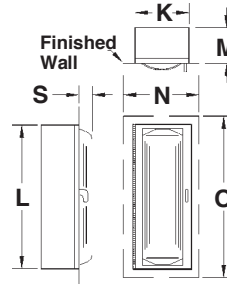

Wall mounting and size of cabinet as selected by model number

MODEL SELECTION

QTY ✓	STEEL	QTY ✓	ALUMINUM	QTY ✓	STAINLESS STEEL	WALL MOUNTING	TRIM T	PROJ. S	BOX I.D. (IN.)			FRAME O.D. (IN.)		WALL OPENING (IN.)			ADA	FOR USE WITH THESE EXTINGUISHERS
									K	L	M	N	O	W	H	D		
	BFC-7307		BFC-7337		BFC-7357	Recessed	1/2	2 1/2	9	18	4	11 3/4	20 3/4	10	19	3 3/4	Yes	BEX-3002, BEX-3005, BEX-3005-3, BEX-3302, BEX-3305, BEX-3305-3
	BFC-7308		BFC-7338		BFC-7358	Semi-Recessed	2	2 1/2	9	18	4	11 3/4	20 3/4	10	25	2 1/4	No	
	BFC-7309		BFC-7339		BFC-7359	Surface	N/A	2 1/2	11 1/2	20 1/2	4	N/A	N/A	N/A	N/A	N/A	No	
	BFC-7320		BFC-7340		BFC-7360	Recessed	2 1/2	2 1/2	9	24	4	11 3/4	26 3/4	10	25	3 3/4	Yes	BEX-3002, BEX-3005, BEX-3005-3, BEX-3006, BEX-3010, BEX-3302, BEX-3305, BEX-3005-3, BEX-3306, BEX-3310
	BFC-7321		BFC-7341		BFC-7361	Trimless	N/A	2 1/2	9	24	4 1/2	12 3/4	27 3/4	10	25	4 3/4	Yes	
	BFC-7322		BFC-7342		BFC-7362	Semi-Recessed	2	2 1/2	9	24	4	11 3/4	26 3/4	10	25	2 1/4	No	
	BFC-7324		BFC-7344		BFC-7364	Surface	N/A	2 1/2	11 1/2	26 1/2	4	N/A	N/A	N/A	N/A	N/A	No	
	BFC-7325		BFC-7345		BFC-7365	Recessed	1/2	3	12	27	4 3/4	14 1/2	29 1/2	13	28	4 1/2	Yes	BEX-3020 [†] , BEX-3202 [†] , BEX-3320 [†] , BEX-3410
	BFC-7326		BFC-7346		BFC-7366	Trimless	N/A	3	12	27	5 1/4	15 1/2	30 1/2	13	28	5 1/2	Yes	
	BFC-7327		BFC-7347		BFC-7367	Semi-Recessed	3	3	12	27	4 3/4	14 1/2	29 1/2	13	28	3	No	
	BFC-7329		BFC-7349		BFC-7369	Surface	N/A	3	14 1/2	29 1/2	4 3/4	N/A	N/A	N/A	N/A	N/A	No	

[†]Add 1 inch to M and D dimension with the selection of fire extinguisher

RECESSED

SEMI-RECESSED

TRIMLESS

SURFACE

DOOR STYLE

- BA Full Bubble with Lever Handle and Cam Latch
 -BB Full Bubble with Scored Acrylic Insert and Cylinder Lock