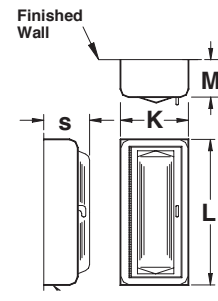

Wall mounting and size of cabinet as selected by model number

MODEL SELECTION

QTY ✓	STEEL	QTY ✓	ALUMINUM	QTY ✓	STAINLESS STEEL	WALL MOUNTING	TRIM T	PROJ. S	BOX I.D. (IN.)			FRAME O.D. (IN.)		WALL OPENING (IN.)			ADA	FOR USE WITH THESE EXTINGUISHERS
									K	L	M	N	O	W	H	D		
	BFC-7307		BFC-7337		BFC-7357	Recessed	1/2	2 1/2	9	18	4	11 3/4	20 3/4	10	19	3 3/4	Yes	BEX-3002, BEX-3005, BEX-3005-3, BEX-3302, BEX-3305, BEX-3305-3
	BFC-7308		BFC-7338		BFC-7358	Semi-Recessed	2	2 1/2	9	18	4	11 3/4	20 3/4	10	25	2 1/4	No	
	BFC-7309		BFC-7339		BFC-7359	Surface	N/A	2 1/2	11 1/2	20 1/2	4	N/A	N/A	N/A	N/A	N/A	No	
	BFC-7320		BFC-7340		BFC-7360	Recessed	2 1/2	2 1/2	9	24	4	11 3/4	26 3/4	10	25	3 3/4	Yes	BEX-3002, BEX-3005, BEX-3005-3, BEX-3006, BEX-3010, BEX-3302, BEX-3305, BEX-3005-3, BEX-3306, BEX-3310
	BFC-7321		BFC-7341		BFC-7361	Trimless	N/A	2 1/2	9	24	4 1/2	12 3/4	27 3/4	10	25	4 3/4	Yes	
	BFC-7322		BFC-7342		BFC-7362	Semi-Recessed	2	2 1/2	9	24	4	11 3/4	26 3/4	10	25	2 1/4	No	
	BFC-7324		BFC-7344		BFC-7364	Surface	N/A	2 1/2	11 1/2	26 1/2	4	N/A	N/A	N/A	N/A	N/A	No	
	BFC-7325		BFC-7345		BFC-7365	Recessed	1/2	3	12	27	4 3/4	14 1/2	29 1/2	13	28	4 1/2	Yes	BEX-3020 [†] , BEX-3202 [†] , BEX-3320 [†] , BEX-3410
	BFC-7326		BFC-7346		BFC-7366	Trimless	N/A	3	12	27	5 1/4	15 1/2	30 1/2	13	28	5 1/2	Yes	
	BFC-7327		BFC-7347		BFC-7367	Semi-Recessed	3	3	12	27	4 3/4	14 1/2	29 1/2	13	28	3	No	
	BFC-7329		BFC-7349		BFC-7369	Surface	N/A	3	14 1/2	29 1/2	4 3/4	N/A	N/A	N/A	N/A	N/A	No	

[†]Add 1 inch to M and D dimension with the selection of fire extinguisher

RECESSED

SEMI-RECESSED

TRIMLESS

SURFACE

DOOR STYLE

- BA Full Bubble with Lever Handle and Cam Latch
 -BB Full Bubble with Scored Acrylic Insert and Cylinder Lock