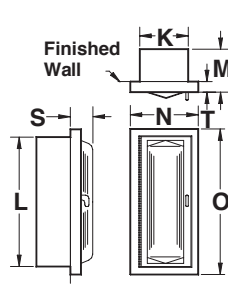

Wall mounting and size of cabinet as selected by model number

MODEL SELECTION

QTY ✓	STEEL	QTY ✓	ALUMINUM	QTY ✓	STAINLESS STEEL	WALL MOUNTING	TRIM T	PROJ. S	BOX I.D. (IN.)			FRAME O.D. (IN.)		WALL OPENING (IN.)			ADA	FOR USE WITH THESE EXTINGUISHERS
									K	L	M	N	O	W	H	D		
	BFC-7307		BFC-7337		BFC-7357	Recessed	1/2	2 1/2	9	18	4	11 3/4	20 3/4	10	19	3 3/4	Yes	BEX-3002, BEX-3005, BEX-3005-3, BEX-3302, BEX-3305, BEX-3305-3
	BFC-7308		BFC-7338		BFC-7358	Semi-Recessed	2	2 1/2	9	18	4	11 3/4	20 3/4	10	25	2 1/4	No	
	BFC-7309		BFC-7339		BFC-7359	Surface	N/A	2 1/2	11 1/2	20 1/2	4	N/A	N/A	N/A	N/A	N/A	No	
	BFC-7320		BFC-7340		BFC-7360	Recessed	2 1/2	2 1/2	9	24	4	11 3/4	26 3/4	10	25	3 3/4	Yes	BEX-3002, BEX-3005, BEX-3005-3, BEX-3006, BEX-3010, BEX-3302, BEX-3305, BEX-3005-3, BEX-3306, BEX-3310
	BFC-7321		BFC-7341		BFC-7361	Trimless	N/A	2 1/2	9	24	4 1/2	12 3/4	27 3/4	10	25	4 3/4	Yes	
	BFC-7322		BFC-7342		BFC-7362	Semi-Recessed	2	2 1/2	9	24	4	11 3/4	26 3/4	10	25	2 1/4	No	
	BFC-7324		BFC-7344		BFC-7364	Surface	N/A	2 1/2	11 1/2	26 1/2	4	N/A	N/A	N/A	N/A	N/A	No	
	BFC-7325		BFC-7345		BFC-7365	Recessed	1/2	3	12	27	4 3/4	14 1/2	29 1/2	13	28	4 1/2	Yes	BEX-3020 [†] , BEX-3202 [†] , BEX-3320 [†] , BEX-3410
	BFC-7326		BFC-7346		BFC-7366	Trimless	N/A	3	12	27	5 1/4	15 1/2	30 1/2	13	28	5 1/2	Yes	
	BFC-7327		BFC-7347		BFC-7367	Semi-Recessed	3	3	12	27	4 3/4	14 1/2	29 1/2	13	28	3	No	
	BFC-7329		BFC-7349		BFC-7369	Surface	N/A	3	14 1/2	29 1/2	4 3/4	N/A	N/A	N/A	N/A	N/A	No	

[†]Add 1 inch to M and D dimension with the selection of fire extinguisher

RECESSED

SEMI-RECESSED

TRIMLESS

SURFACE

DOOR STYLE

- BA Full Bubble with Lever Handle and Cam Latch
 -BB Full Bubble with Scored Acrylic Insert and Cylinder Lock