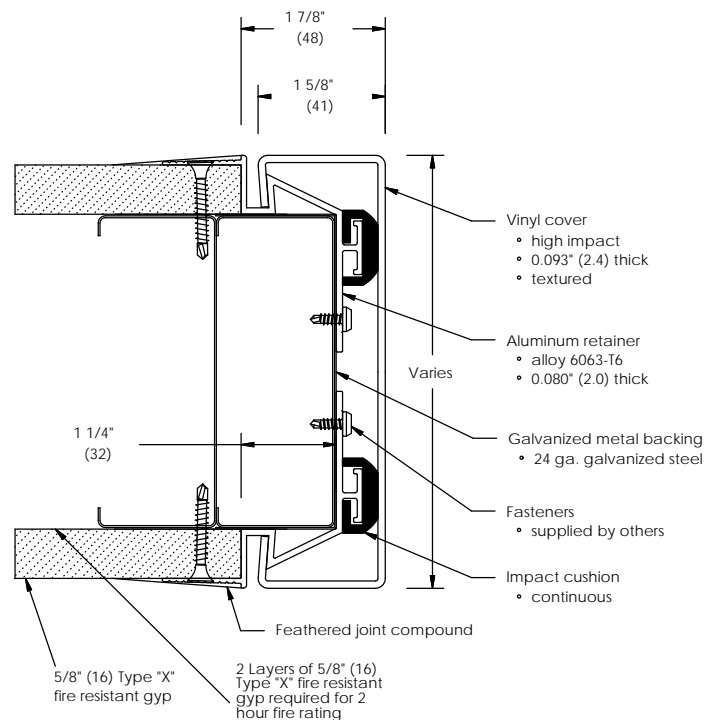

2 Hour Fire Rating

1 Hour Fire Rating

Optional Cove Base Insert

Features:

- Class A fire rating
- "Drop-in" installation follows completion of drywall mounting
- Standard lengths: 8'-0" (2438), 9'-0" (2743), 10'-0" (3048), and 12'-0" (3658)
- Custom cut lengths available
- Available with aluminum cove base insert for use with vinyl cove base standard in 4" (102) and 6" (152) heights

Finishes:

- Vinyl cover (textured)
- Manufacture's standard colors
 - Custom colors available
- Aluminum retainer
- Mill finish aluminum

() denotes millimeters

PROJECT:			
ARCHITECT:			
CONTRACTOR:			
QTY:			
PART#:		BCGVF2S-EW-P	
<p>9300 73rd Avenue North Brooklyn Park, MN 55428</p>		TITLE: 2" Vinyl Corner Guard, Recess Mount, End Wall, Fire Rated	
NAME	DATE	SIZE	DWG. NO.
DRAWN	DKL	7/12/17	A
RELEASED	DT	7/12/17	WEIGHT: VARIES
			REV A
			SHEET 1 OF 1