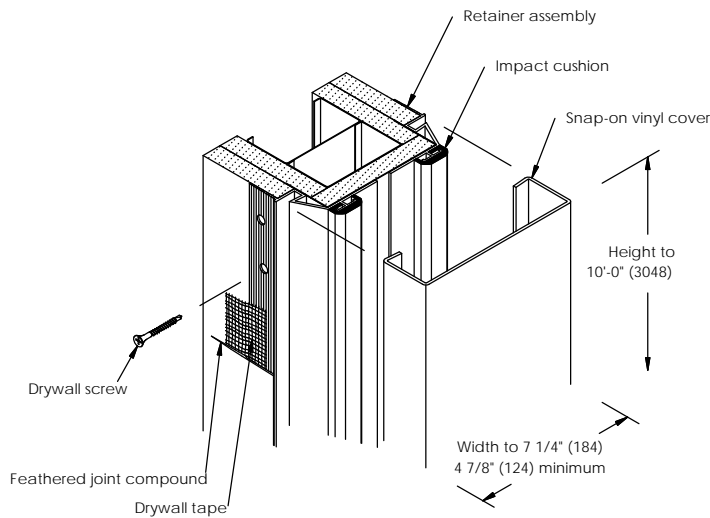

2 Hour Fire Rating

1 Hour Fire Rating

Optional Cove Base Insert

Features:

- Class A fire rating
- "Drop-in" installation follows completion of drywall mounting
- Standard lengths: 8'-0" (2438), 9'-0" (2743), 10'-0" (3048), and 12'-0" (3658)
- Custom cut lengths available
- Available with aluminum cove base insert for use with vinyl cove base standard in 4" (102) and 6" (152) heights

Finishes:

- Vinyl cover (textured)
- Manufacture's standard colors
 - Custom colors available
- Aluminum retainer
- Mill finish aluminum

() denotes millimeters

PROJECT:			
ARCHITECT:			
CONTRACTOR:			
QTY:			
PART#:		BCGVF2S-EW-P	
<p>9300 73rd Avenue North Brooklyn Park, MN 55428</p>		TITLE: 2" Vinyl Corner Guard, Recess Mount, End Wall, Fire Rated	
NAME	DATE	SIZE	DWG. NO.
DRAWN	DKL	7/12/17	A
RELEASED	DT	7/12/17	WEIGHT: VARIES
			REV A
			SHEET 1 OF 1