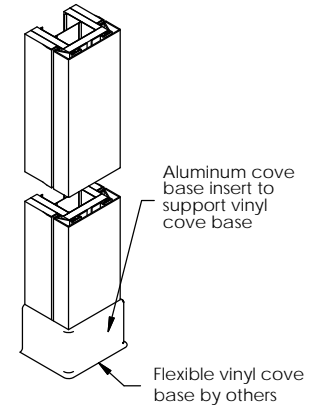

2 Hour Fire Rating

1 Hour Fire Rating

Optional Cove Base Insert

Features:

- Class A fire rating
- "Drop-in" installation follows completion of drywall mounting
- Standard lengths: 8'-0" (2438), 9'-0" (2743), 10'-0" (3048), and 12'-0" (3658)
- Custom cut lengths available
- Available with aluminum cove base insert for use with vinyl cove base standard in 4" (102) and 6" (152) heights

Finishes:

- Vinyl cover (textured)
- Manufacture's standard colors
 - Custom colors available
- Aluminum retainer
- Mill finish aluminum

() denotes millimeters

PROJECT:			
ARCHITECT:			
CONTRACTOR:			
QTY:			
PART#:		BCGVF2S-EW-P	
<p>9300 73rd Avenue North Brooklyn Park, MN 55428</p>		TITLE: 2" Vinyl Corner Guard, Recess Mount, End Wall, Fire Rated	
NAME	DATE	SIZE	DWG. NO.
DRAWN	DKL	7/12/17	A
RELEASED	DT	7/12/17	WEIGHT: VARIES
			REV A
			SHEET 1 OF 1