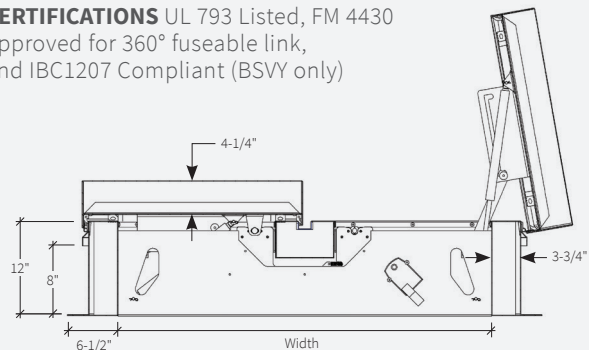

- BSVX: STC 48 - OITC 36
- BSVY: STC 50 - OITC 39

MATERIAL 14 gauge galvaneal steel; powder coat

FINISH High Reflectance White exterior cover with black interior liner and black curb

COVER Metal with liner, withstands a live load of 40psf with a max deflection of 1/150 the span

HINGE Stainless steel heavy duty pintle hinge

SPRING Gas spring with damper opens cover against 10psf snow load

HOLD OPEN ARM Zinc plated steel automatic hold open arm locks cover in open position

LATCH Zinc plated steel rotary latch designed to hold covers closed against 90psf wind uplift

OPERATION Opens automatically with a fusible link and manual pull handles

CERTIFICATIONS UL 793 Listed, FM 4430 Approved for 360° fuseable link, and IBC1207 Compliant (BSVY only)

ORDER GUIDE

BASE	RATING	MATERIAL	WIDTH	X	LENGTH	DOOR	CURB	OPENING	LINK TEMP (°F)	CLOSING	—	OPTIONS
BSV		G		X							—	
	X STC 48 Y STC 50	G Galvaneal Steel	Standard Sizes (W x L) 48" x 48" 48" x 72" 48" x 96" 60" x 60" 60" x 96" 60" x 120" 72" x 72" 72" x 96"			D Double Door Q Quad Door	2 Double Wall 3 Curb Mount	N No Electrical L 24VDC/24VAC H 110VAC / 240VAC A Linear Actuator*	165 350 212 360 280 450	R Rooftop Close W Manual Winch L Linear Actuator*		SFM FM Labeled OP1 Door Position Sensor B Burglar Bars
			<i>Additional size options also available.</i>									<i>*Voids UL</i>