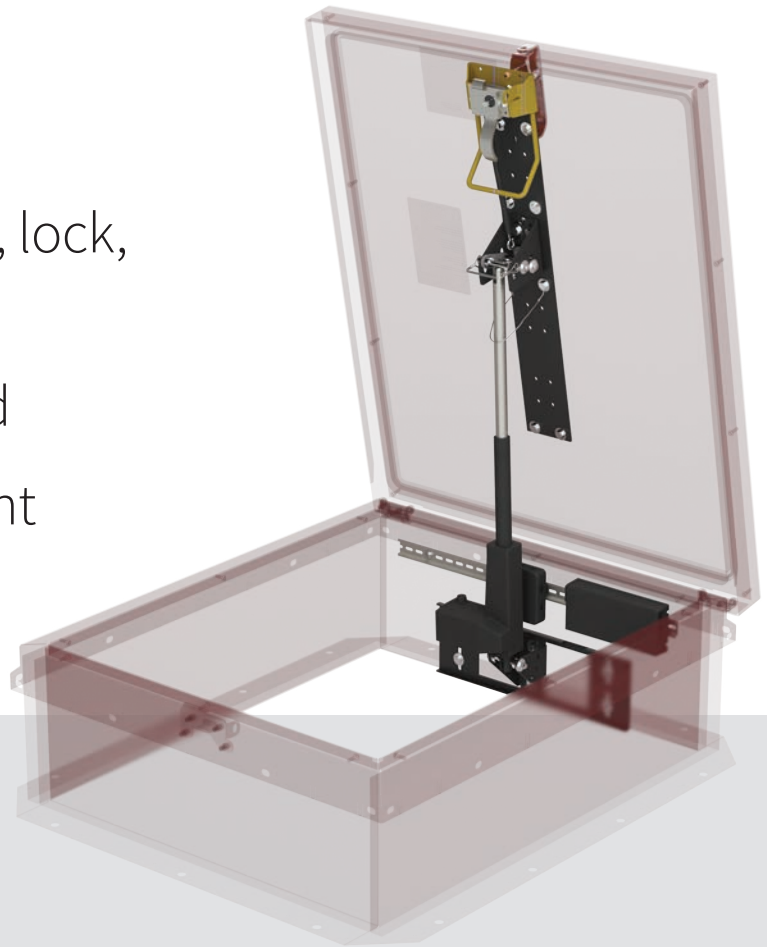

SMART SOLUTIONS

Automate the
Future of
Roof Access

Features

- Automatically Open, Close, Lock, and Unlock
- Retrofit or Factory Installed
- OSHA/CAL-OSHA Compliant

Automatic Roof
Hatch Opener ARHO

babcockdavis.com
888-412-3726
info@babcockdavis.com

Great Products. Better Partners.

EFFORTLESS INNOVATION

Automate Roof Access and Increased Safety at Your Fingertips: Automatic Roof Hatch Opener

The Automatic Roof Hatch Opener (ARHO) allows you to open and close your roof hatch safely from the floor level, providing safer egress and ingress through the roof hatch.

Features

- Automatically open, close, lock, and unlock
- Retrofit or factory installed
- OSHA/CAL-OSHA compliant

Contact Us Today!

888.412.3726 | info@babcockdavis.com