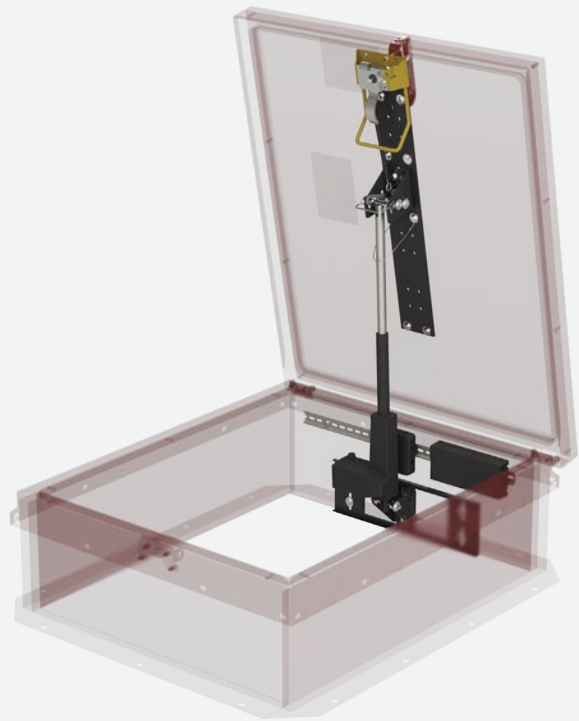

# Automatic Roof Hatch Opener

## Smart Solutions - Automating the Future of Roof Access

Automatic Roof Hatch Opener (ARHO) allows you to open and close your roof hatch safely from the floor level, providing a safer egress and ingress through the roof hatch.

### FEATURES

**RETROFIT OR FACTORY INSTALLED** Plug and play retrofit installation or order factory installed on a new roof hatch.

**AUTOMATION** Automatically open, close, lock, and unlock from the ground level.

### DETAILS

**FIT** Personnel™ and ThermalMAX™ standard size roof hatches

**BRACKET MATERIAL** Steel

**FINISH** Powder Coated Black

**LIFT SYSTEM** 110V Linear Actuator with Wireless Remote.

**HARDWARE** Zinc plated