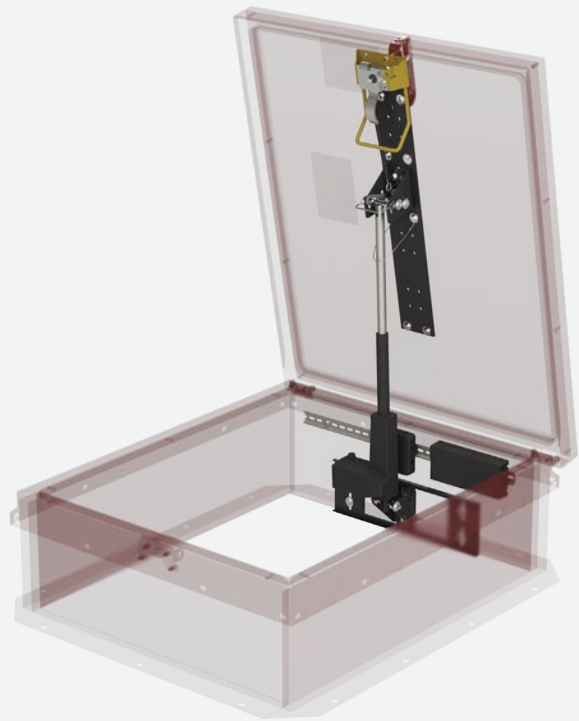

Automatic Roof Hatch Opener

Smart Solutions - Automating the Future of Roof Access

Automatic Roof Hatch Opener (ARHO) allows you to open and close your roof hatch safely from the floor level, providing a safer egress and ingress through the roof hatch.

FEATURES

RETROFIT OR FACTORY INSTALLED Plug and play retrofit installation or order factory installed on a new roof hatch.

AUTOMATION Automatically open, close, lock, and unlock from the ground level.

COMPLIANCE OSHA/CAL-OSHA

DETAILS

FIT Personnel™ and ThermalMAX™ standard size roof hatches

BRACKET MATERIAL Steel

FINISH Powder Coated Black

LIFT SYSTEM 110V Linear Actuator with Wireless Remote.

HARDWARE Zinc plated

OPTIONS External Stainless Steel Keypad and Back up Battery for power outages.

STANDARD MODELS

PT NUMBER	PERSONNEL	THERMALLY BROKEN
BARHO-30	BG3096, BA3096, BG3054, BA3054	BRHTA30X96, BRHTA30X50
BARHO-36	BG3630, BA3630, BG3636, BA3636	BRHTA36X30, BRHTA36X36
BARHO-48	BG4848, BA4848	BRHTA48X48