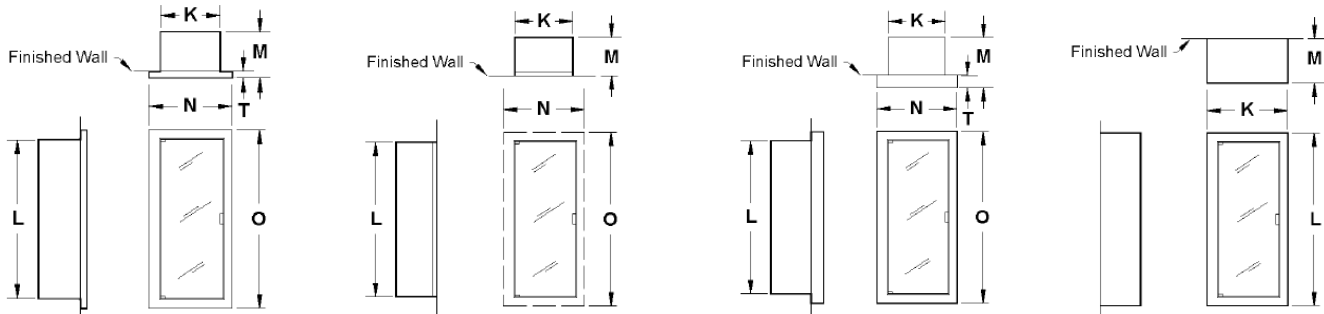

SPECIFICATIONS

BOX

Cold rolled steel with an electrostatically applied, thermally-fused polyester coating with recoatable white finish

DOOR AND FRAME

Steel - Cold rolled steel, recoatable white polyester finish
Aluminum - Satin finish, clear polyester coated
Stainless Steel - T304 Stainless Steel with #4 satin finish

MODEL SELECTION

Wall mounting and size of cabinet as selected by model

QTY	STEEL	QTY	ALUMINUM	QTY	STAINLESS STEEL	WALL MOUNTING	TRIM T	BOX I.D. (IN.)			FRAME O.D. (IN.)		WALL OPENING (IN.)			ADA	FOR USE W/EXT'G.
								K	L	M	N	O	W	H	D		
	BFC-7107		BFC-7137		BFC-7157	Recessed	1/2	9	18	5	11-3/4	20-3/4	10	19	4-3/4	Yes	
	BFC-7108		BFC-7138		BFC-7158	Semi-Recessed	2	9	18	5	11-3/4	20-3/4	10	19	3-1/4	Yes	BEX-3002
	BFC-7109		BFC-7139		BFC-7159	Surface	N/A	11-1/2	20-1/2	5-3/4	-	-	-	-	-	No	BEX-3005
	BFC-7110		BFC-7130		BFC-7150	Recessed	1/2	9	24	5	11-3/4	26-3/4	10	25	4-3/4	Yes	BEX-3005-3
	BFC-7112		BFC-7132		BFC-7152	Semi-Recessed	2	9	24	5	11-3/4	26-3/4	10	25	3-1/4	Yes	BEX-3302
	BFC-7113		BFC-7133		BFC-7153	Semi-Recessed	3	9	24	5	11-3/4	26-3/4	10	25	2-1/4	Yes	BEX-3305
	BFC-7120		BFC-7140		BFC-7160	Recessed	1/2	9	24	5-3/4	11-3/4	26-3/4	10	25	5-1/2	Yes	BEX-3305-3
	BFC-7121		BFC-7141		BFC-7161	Trimless	N/A	9	24	5-3/4	12-3/4	27-3/4	10	25	6-1/2	Yes	BEX-3006
	BFC-7122		BFC-7142		BFC-7162	Semi-Recessed	2	9	24	5-3/4	11-3/4	26-3/4	10	25	4	Yes	BEX-3010
	BFC-7123		BFC-7143		BFC-7163	Semi-Recessed	3	9	24	5-3/4	11-3/4	26-3/4	10	25	3	Yes	BEX-3306
	BFC-7124		BFC-7144		BFC-7164	Surface	N/A	11-1/2	26-1/2	5-3/4	-	-	-	-	-	No	BEX-3310
	BFC-7125		BFC-7145		BFC-7165	Recessed	1/2	12	27	8	14-3/4	29-3/4	13	28	7-3/4	Yes	BEX-3405
	BFC-7126		BFC-7146		BFC-7166	Trimless	N/A	12	27	8	15-3/4	30-3/4	13	28	8-3/4	Yes	BEX-3020
	BFC-7127		BFC-7147		BFC-7167	Semi-Recessed	3	12	27	8	14-3/4	29-3/4	13	28	5-1/4	Yes	BEX-3202
	BFC-7128		BFC-7148		BFC-7168	Semi-Recessed	5	12	27	8	14-3/4	29-3/4	13	28	3-1/4	Yes	BEX-3320
	BFC-7129		BFC-7149		BFC-7169	Surface	N/A	14-5/8	29-3/8	8	-	-	-	-	-	No	BEX-3410