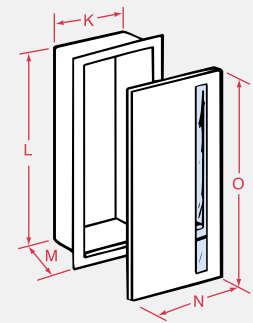

MOUNTING

Fire Extinguisher Sold Separately

MODELS

STEEL	ALUMINUM	STAINLESS STEEL	WALL MOUNTING	TRIM T	K	BOX I.D.			FRAME O.D.			WALL OPENING			FRC OPTION			ADA	FOR USE WITH EXT'G
						L	M	N	O	W	H	D	W	H	D				
BFC-7210	BFC-7230	BFC-7250	Recessed	5/8	9	18	5-3/4	11-3/4	20-3/4	10	19	6	11-1/4	20	6-7/8	Yes	BEX-3002 BEX-3005-3		
BFC-7220	BFC-7240	BFC-7260	Recessed	5/8	9	24	5-3/4	11-3/4	26-3/4	10	25	6	11-1/4	26	6-7/8	Yes	BEX-3002 BEX-3310		
BFC-7225	BFC-7245	BFC-7265	Recessed	5/8	12	27	8	14-3/4	29-3/4	13	28	8-1/4	13	28	8-1/4	Yes	BEX-3202 BEX-3020 BEX-3410