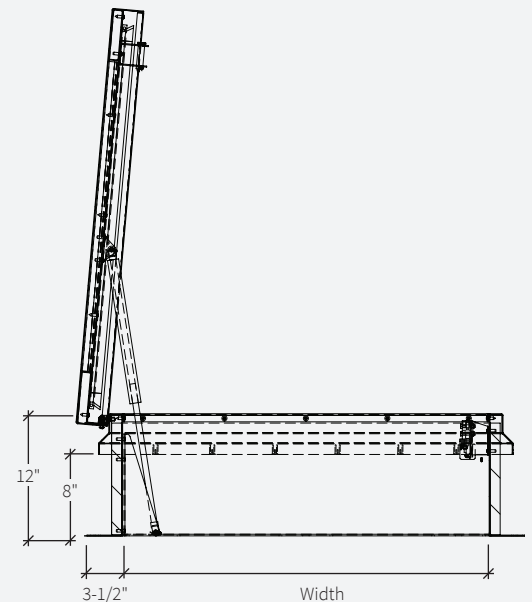

DETAILS

MATERIAL

- Aluminum: 11 gauge, mill finish
- Steel: 14 gauge galvaneal, high reflectance white powder coat

COVER Formed metal cover with liner, internally stiffened to withstand a live load of 40psf

CURB Single wall curb with EZ tab counterflash and mounting flange

INSULATION 1 inch Polyiso R-6 in cover and around curb

GASKET Extruded EPDM adhesive backed gasket seal, continuous around cover

HINGE Heavy-duty pintle hinge with stainless steel hinge pins

SPRING Gas spring with damper opens cover against 10psf snow load

HOLD OPEN ARM Zinc plated steel automatic hold open arm locks cover in open position

LATCH Zinc plated steel rotary latch designed to hold covers closed against 30psf wind uplift. Opens manually by external and internal pull cables. Opens automatically with a fusible link at standard temperature 165°F

CERTIFICATIONS UL 793 Listed, FM 4430 Approved for 360° fuseable link

ORDER GUIDE

BASE	MATERIAL	WIDTH	X	LENGTH	DOOR	CURB	OPENING	LINK TEMP (°F)	CLOSING	—	OPTIONS
BSVS			X							—	
	A Aluminum Curb & Cover	Standard Sizes (W x L) 30" x 30" 36" x 30" 36" x 36"			S Single Door	1 Single Wall	N No Electrical	165 350	R Rooftop Close		SFM FM Labeled
	B Galvanneal Curb / Aluminum Cover	48" x 48" 48" x 72" 48" x 96"				2 Double Wall	L 24VDC/24VAC	212 360			OP1 Door Position Sensor
	W Galvanneal Curb & Cover	<i>Additional size options also available.</i>				3 Curb Mount	H 110VAC / 240VAC	280 450			B__ Burglar Bars
									<i>*Voids UL</i>		