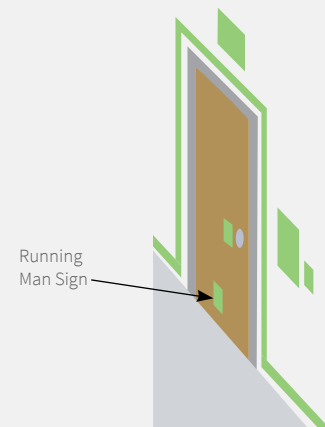

Lume-A-Lite™

NYC COMPLIANT RUNNING MAN SIGNS

The Lume-A-Lite NYC Compliant Running Man Signs features the code required running man and various directional arrows and labels. This sign comes with adhesive tabs for easy wall mounting.

INSTALLATION EASE The NYC Compliant Running Man Signs come with either self-adhesive tabs or can be mechanically fastened through pre-drilled holes. Installation and maintenance manuals are available at www.babcockdavis.com.

Running Man with Arrow

Running Man Exit

Lobby Exit with Arrow

Running Man Final Exit

Running Man Arrow Exit

DETAILS

MATERIAL Vinyl

COLOR Photoluminescent and Green

MOUNTING Surface, Adhesive Tab

CODE COMPLIANCE 2015/2018 IBC Section 1023 and 1025, 2015/2018 IFC Section 1023 and 1025, and 2014 NYC BC Section 1024

TEST STANDARD UL 1994

MODELS

| MODEL | SIZE | DIRECTION | PRODUCT NAME |
|------------------|--------------|-------------|-----------------------------|
| BEM-SRAU-8X4.5 | 8" x 4-1/2" | Up | Running Man with Arrow Sign |
| BEM-SRAUR-8X4.5 | | Up, Right | |
| BEM-SRAUL-8X4.5 | | Up, Left | |
| BEM-SRAR-8X4.5 | | Right | |
| BEM-SRAD-8X4.5 | | Down | |
| BEM-SRADR-8X4.5 | | Down, Right | |
| BEM-SRADL-8X4.5 | | Down, Left | |
| BEM-SRAL-8X4.5 | | Left | |
| BEM-SREFAR-8X11 | 8" x 11" | Right | Running Man Final Exit Sign |
| BEM-SREFAUR-8X11 | | Up, Right | |
| BEM-SREFAL-8X11 | | Left | |
| BEM-SREFAUL-8X11 | | Up, Left | |
| BEM-SRER-13X4.5 | 13" x 4-1/2" | Right | Running Man Exit Sign |
| BEM-SREL-13X4.5 | | Left | |