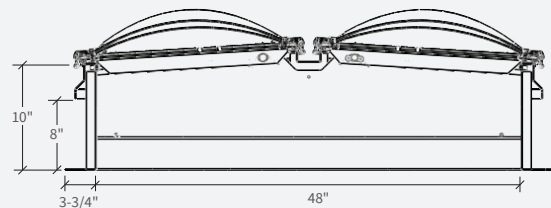

DETAILS

COVER Extruded aluminum frame, 11 gauge, mill finish, with polycarbonate dome to withstand a live load of 40psf.

CURB Single wall curb with apron mount

GASKET Extruded EPDM adhesive backed gasket seals

HINGE Patent-pending extruded hinge, continuous

SPRING Gas spring damper opens cover against 10psf snow load

HOLD OPEN ARM Hold open arm integrated into the gas spring, locks cover in fully open position

OPERATION Opens automatically with fusible link and manual pull handles.

SIZES

- Double Door: 48 inches by 48 inches to 48 inches by 96 inches
- Quad Door: 48 inches by 96 inches to 48 inches by 192 inches

CERTIFICATIONS UL 793 Listed

ORDER GUIDE

BASE	WIDTH	X	LENGTH	DOOR	CURB	OPENING	LINK TEMP (°F)	CLOSING	—	OPTIONS
BSVEA		X							—	
	Standard Sizes (W x L) 30" x 30" 36" x 30" 36" x 36" 48" x 48" 48" x 72" 48" x 96"			D Double Leaf Q Quad Leaf	1 Single Wall 2 Double Wall 3 Curb Mount 4 Double Wall no Counterflash 5 Double Wall / Apron Mount 6 Low Profile Curb Mount*	N No Electrical L 24VDC/24VAC H 110VAC / 240VAC	165 350 212 360 280 450	R Rooftop Close	—	Dome, Polycarb. LPW White LPC Clear Double Dome, Polycarb. LPWW White/White LPCW Clear/White Multiwall LMC Clear LMZ Bronze LMB Blue LMG Green