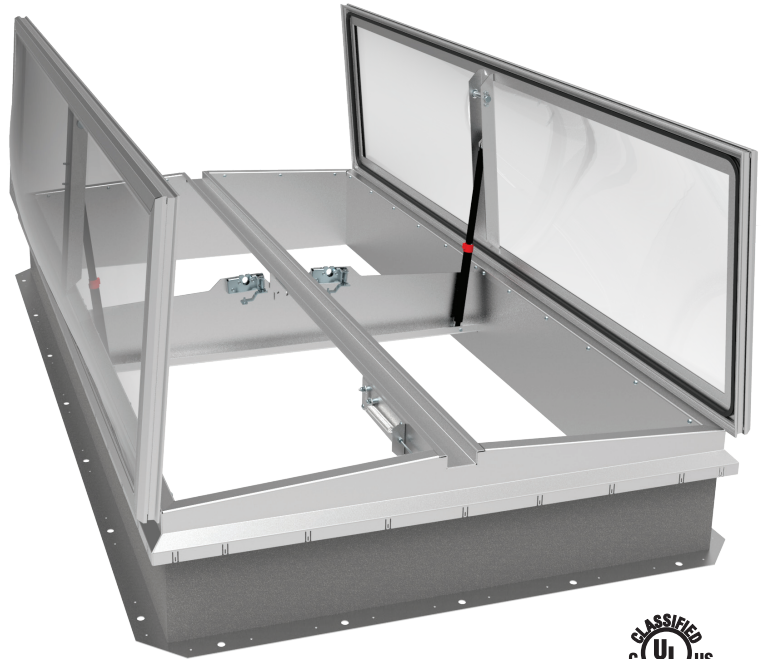

LightMAX™ eco

SMOKE VENT

The LightMAX eco sets the new standard for UL793 listed daylighting smoke vents. Now available with multiple curb options, burglar bars, safety railing ready and other security options.

DETAILS

COVER Extruded aluminum frame, 11 gauge, mill finish, with polycarbonate dome to withstand a live load of 40psf.

CURB Single wall curb with apron mount

GASKET Extruded EPDM adhesive backed gasket seals

LATCH Zinc plated steel rotary latch designed to hold covers closed against 90psf wind uplift. Opens manually by external and internal pull cables. Opens automatically with a fusible link at standard temperature 165°F.

OPERATION Opens automatically with fusible link and manual pull handles.

SIZES

- Double Door: 48 inches by 48 inches to 48 inches by 96 inches
- Quad Door: 48 inches by 96 inches to 48 inches by 192 inches